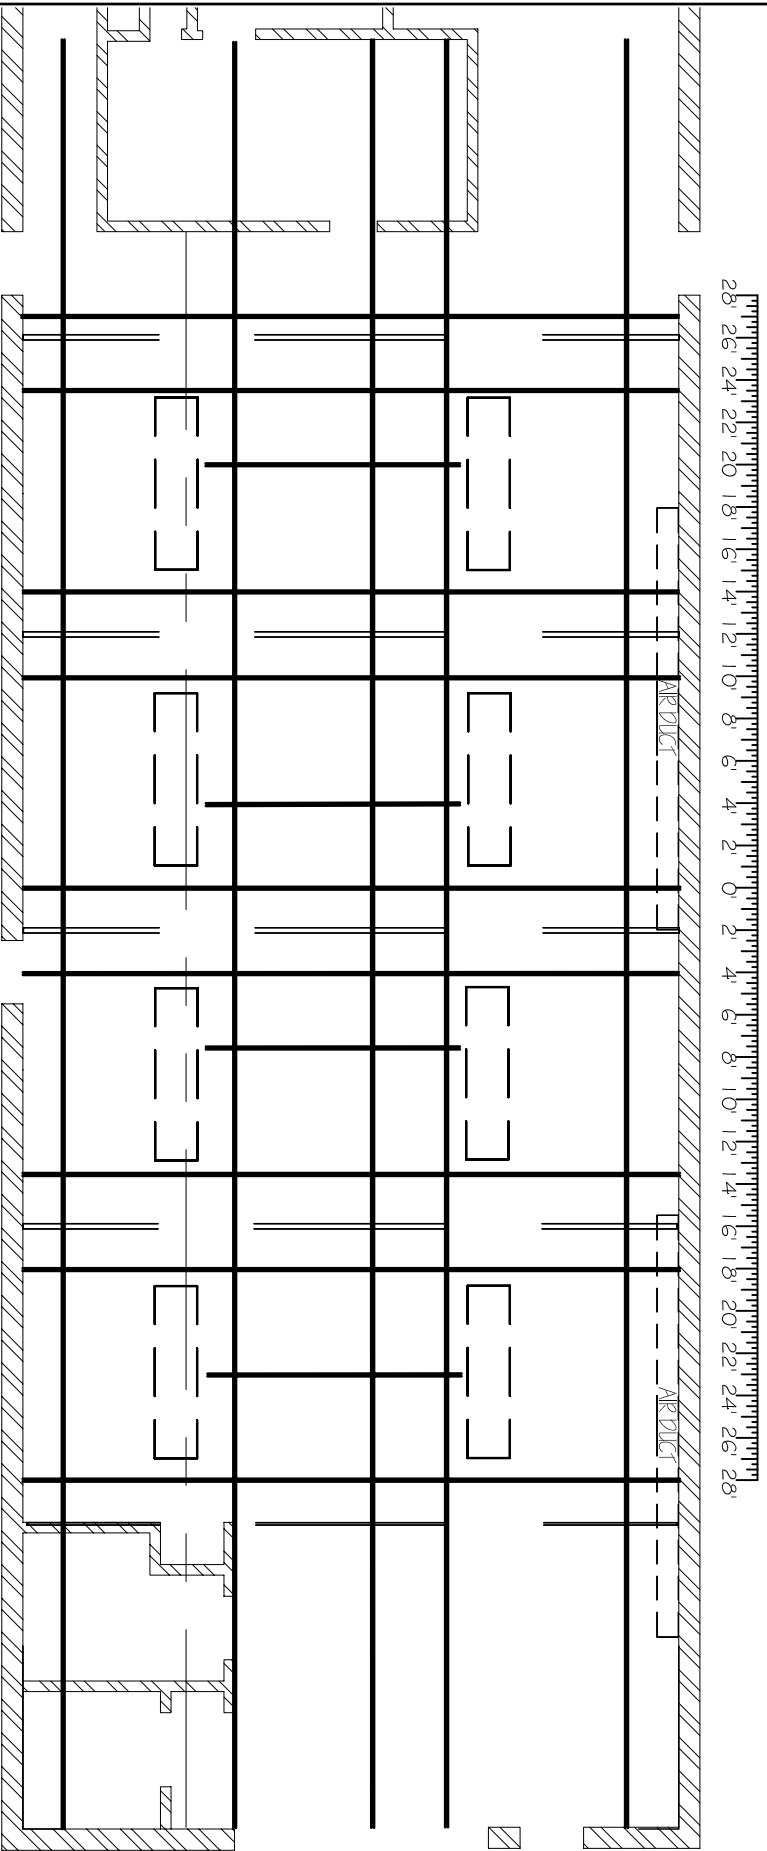

28' 26' 24' 22' 20' 18' 16' 14' 12' 10' 8' 6' 4' 2' 0' 2' 4' 6' 8' 10' 12' 14' 16' 18' 20' 22' 24' 26' 28'

28' 26' 24' 22' 20' 18' 16' 14' 12' 10' 8' 6' 4' 2' 0' 2' 4' 6' 8' 10' 12' 14' 16' 18' 20' 22' 24' 26' 28'

28' 26' 24' 22' 20' 18' 16' 14' 12' 10' 8' 6' 4' 2' 0' 2' 4' 6' 8' 10' 12' 14' 16' 18' 20' 22' 24' 26' 28'

SCENEDOCK THEATRE
 U.S.C.
 NOT TO SCALE